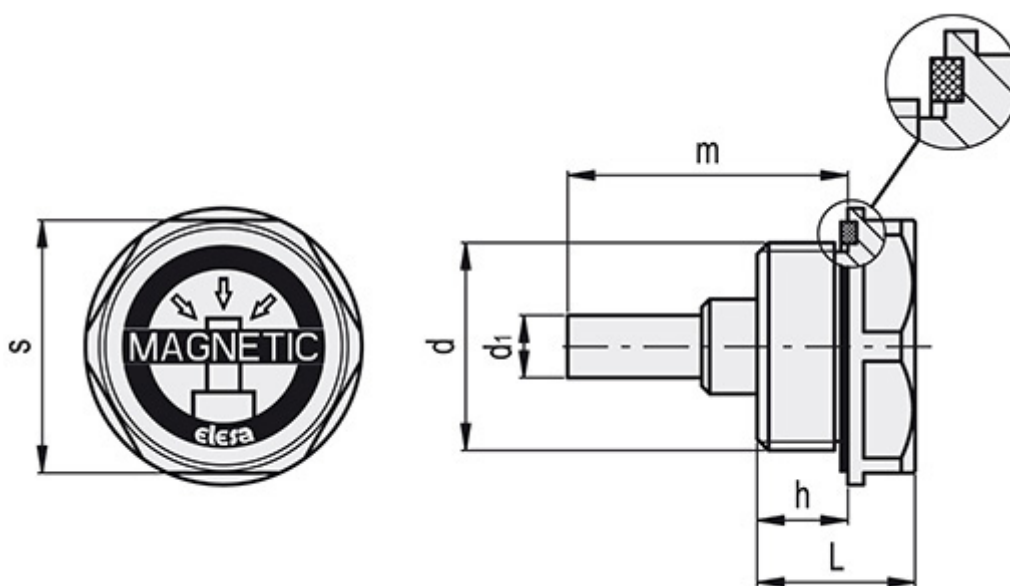

Article number: 2311059753
Description: Elesa Magnetic plug
TMB-HT-22-M16x1,5

Measures

d1	= 8
e	= M16x1,5
h	= 9
L	= 16.5
m	= 31
s	= 22
Weight	= 22